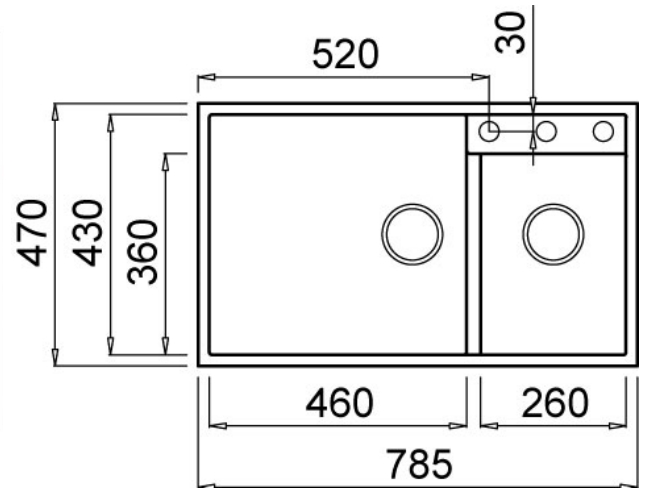

Product Specification Sheet
ELGQ440-68

Quadra Undermount

Elledi Quadra Granitek 460/260 Double Bowl Left Hand

Models	Corner Radius
08 ELGQ440-40 <i>Black</i>	10mm
08 ELGQ440-68 <i>White</i>	

Overall Dimensions W x D	Waste
785 x 470mm	90mm

Bowl Dimensions W x D x H	Minimum Cabinet Size
460 x 430 x 215mm	900mm

2nd Bowl Dimensions: W x D x H
260 x 360 x 190mm

Material & Finish
Granitek, Honed

Accessories Available (optional)

E&OE – it is recommended all measurements are taken directly from the product. Specification subject to change without notice, always consult the literature supplied with the product. Coloured images are indicative only.