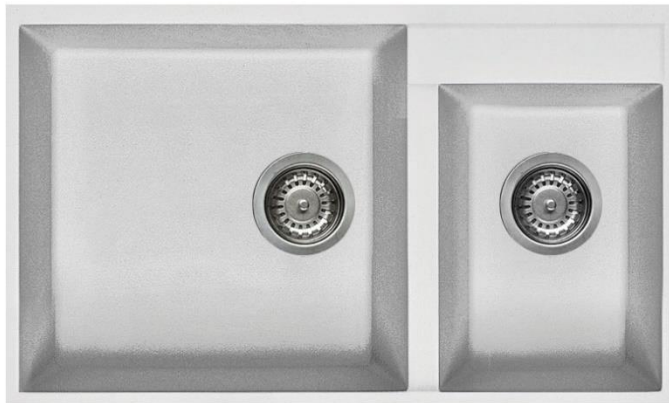

Product Specification Sheet
ELGQ440-68

Quadra Undermount

Elledi Quadra Granitek 460/260 Double Bowl Left Hand

Models	Corner Radius
08 ELGQ440-40 <i>Black</i>	10mm
08 ELGQ440-68 <i>White</i>	

Overall Dimensions W x D	Waste
785 x 470mm	90mm

Bowl Dimensions W x D x H	Minimum Cabinet Size
460 x 430 x 215mm	900mm

2nd Bowl Dimensions: W x D x H
260 x 360 x 190mm

Material & Finish
Granitek, Honed

Accessories Available (optional)

E&OE – it is recommended all measurements are taken directly from the product. Specification subject to change without notice, always consult the literature supplied with the product. Coloured images are indicative only.